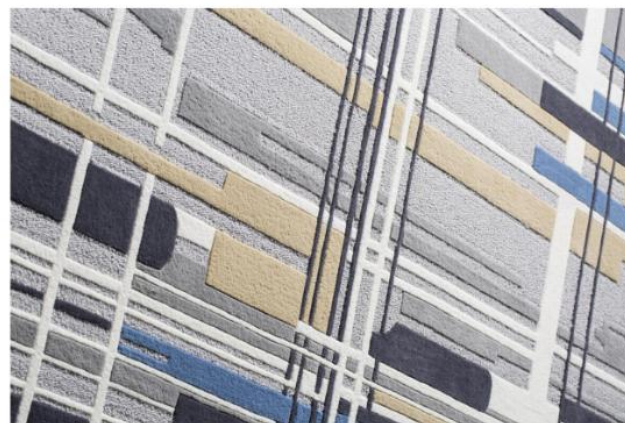

HV-J0A5910

看似没有章程的图案设计，在仔细观察时会发现精心
的设计之美，舒适的颜色搭配，是当年轻人的追捧。

The pattern design that seems to have no
regulations will be elaborate when you look closely
The beauty of its design and comfortable color
matching are sought after by young people today.