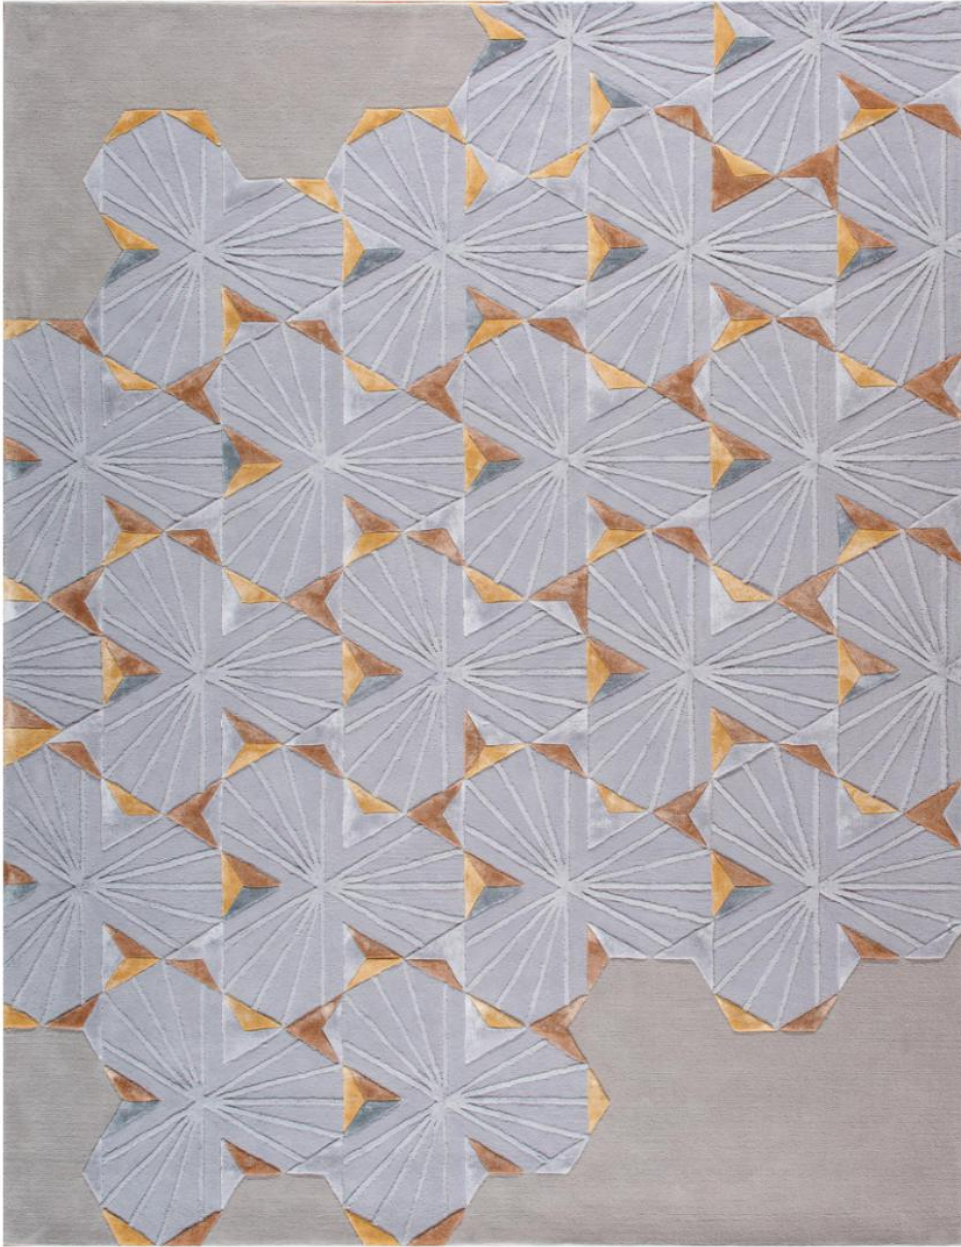

HV-MLD-025

拼合的三色图案包含着放射性的纹理，适当的留白，整齐的图案和柔和的配色，透露着端庄。

The combined three-color pattern contains a radioactive texture, with appropriate white space and a neat pattern. The soft color scheme reveals dignity.

size 244x305cm