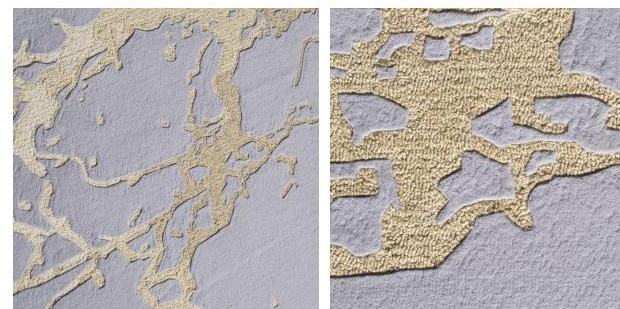

HV-J0A5916

图形的纹理类似海面上的波纹一样，金色的纹理与底色进行了高低错开，百搭于各个场景。

The texture of the graphic is similar to the ripple on the sea, the golden texture and the bottom The colors are staggered and versatile in various scenes.