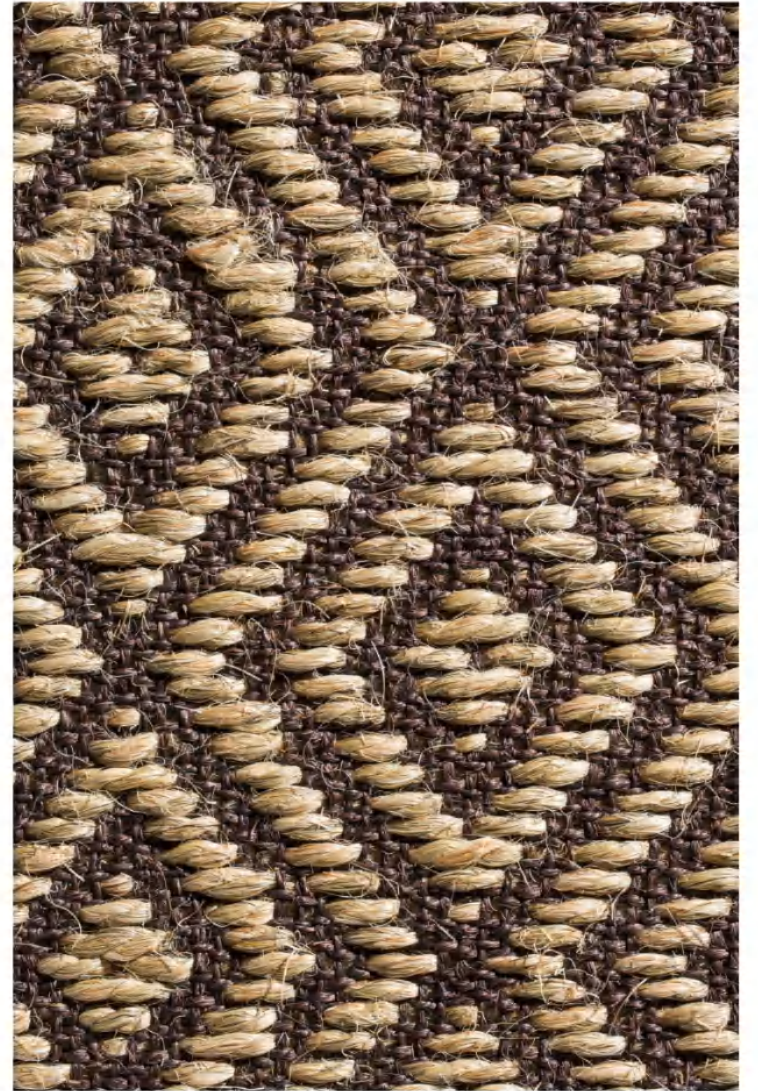

HV-SISAL-02