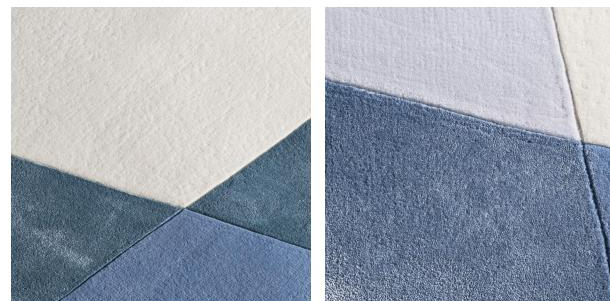

## HV-J0A5921

外形打破常规的四边形状，采用对称异形的方式来裁剪，使人眼前一亮。

The shape breaks the conventional four-sided shape, and is cut in a symmetrical shape Shears make the eyes shine.

Details

Size 可定制