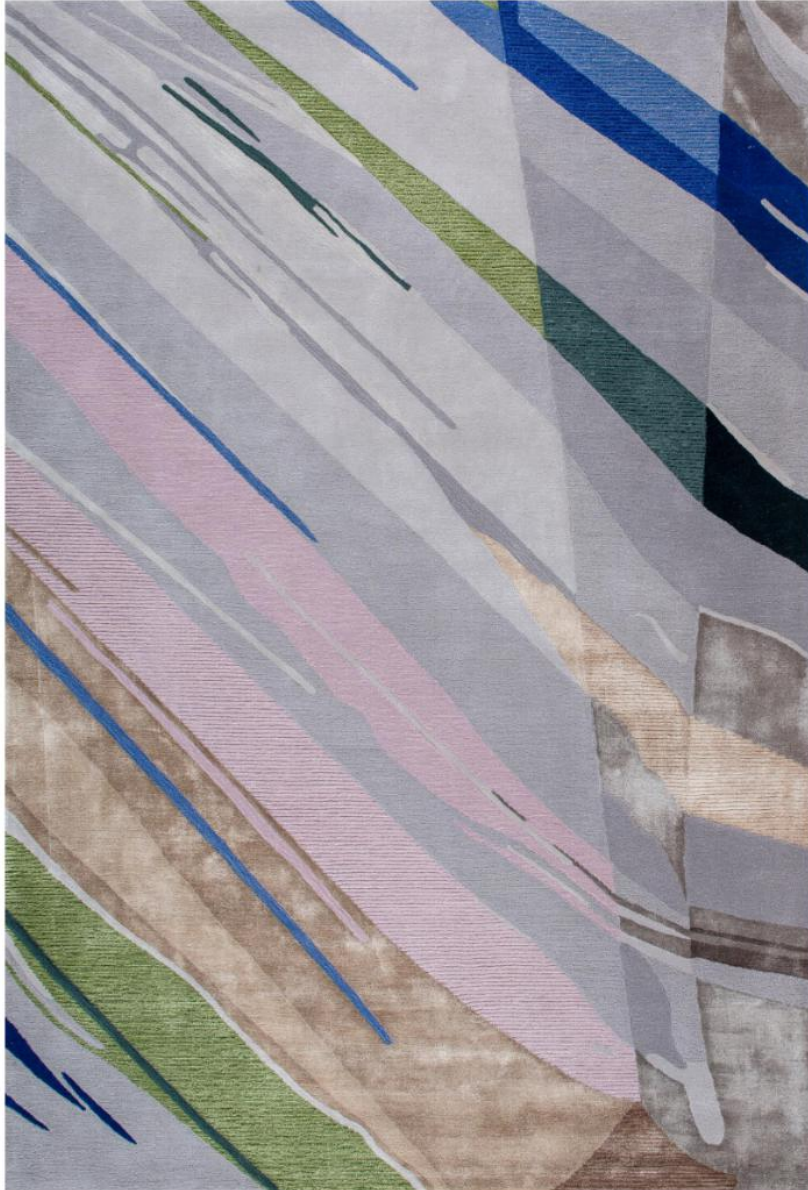

## ZD-09

多个异形交叉相措，多种柔和颜色相互呼应，高低片剪的工艺，使毯子更加灵动、新颖。

Multiple aliens cross each other, multiple soft colors echo each other, high The low-cutting process makes the blanket more flexible and novel.

Details

Size 60\*60cm 200\*290cm 可定制