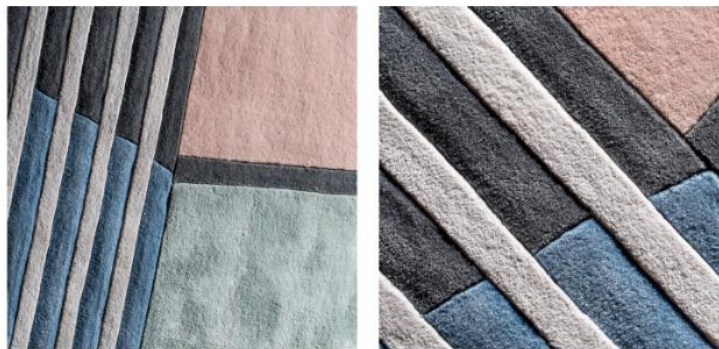

## HV-OL-010

用线条分割，搭配不同的颜色，一边有棱角的异形裁剪，看似粗犷的线条，却设计有序，高低裁剪，也是艺术感慢慢的。

Split with lines, match different colors, and have an angular cut on one side, see Rough lines, but orderly design, high and low cutting, also slowly artistic sense.