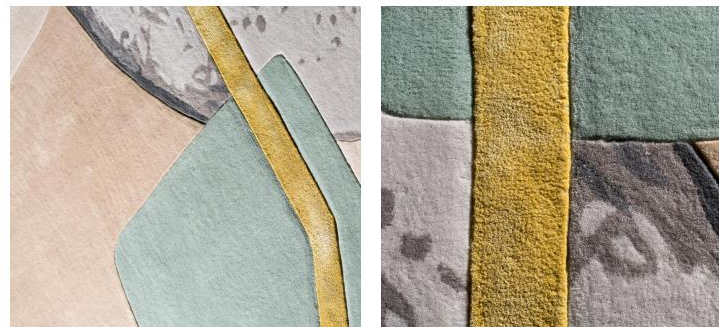

HV-OL-003

年轻的配色、水墨的图案设计，两者的融合，引领了地毯的新时尚。

The design of young colors and ink patterns, the fusion of the two, led the carpet New Fashion.