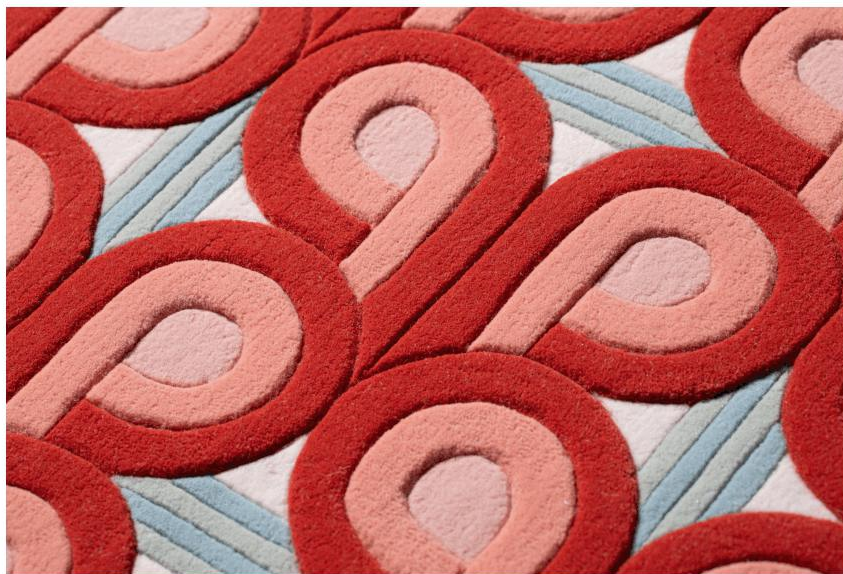

HOME VALUE | High-end Carpet

——
简约的线条设计，舒
适的颜色搭配，独特
的异形设计，看一眼
就离不开视线