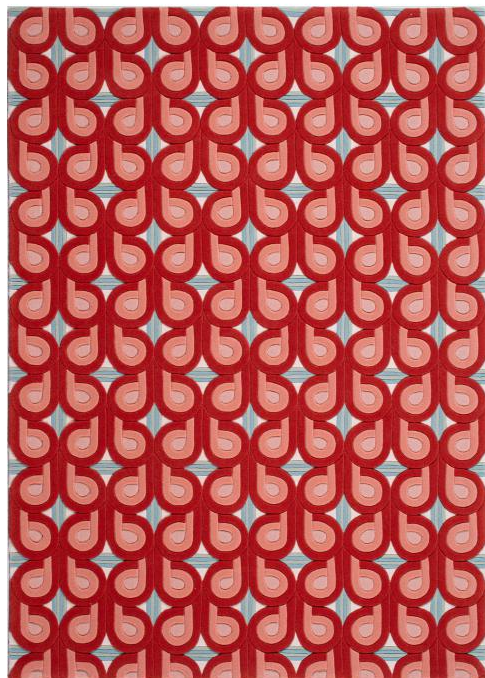

# CARPET

艺术家居

- HOME VALUE | High-end carpet import  
Artist residence

CARPET

精纺羊毛

莫兰迪 | 201017Y  
200\*290CM