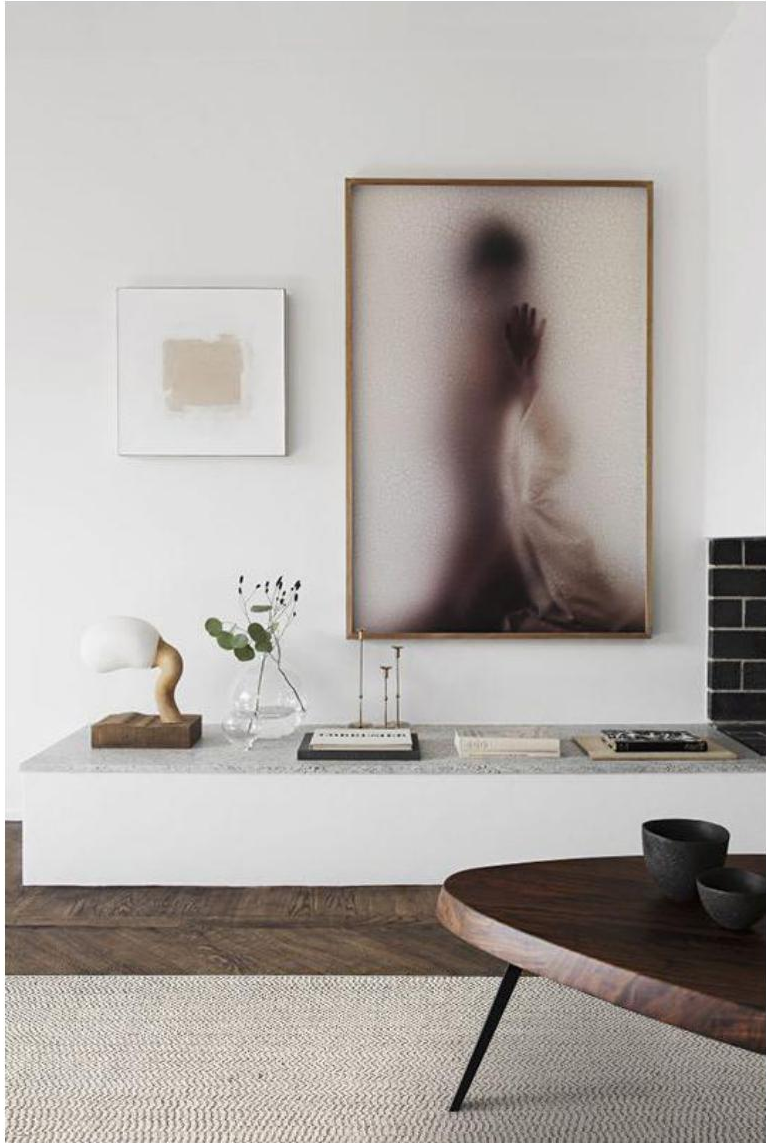

## HV-SISAL-05

简约，是当代年轻人追求的一种生活方式，简约的搭配、简约的生活。

Simplicity is a lifestyle pursued by contemporary young people. Simplicity Collocation, simple life.

Polypropylene

Size 200\*290cm 可定制